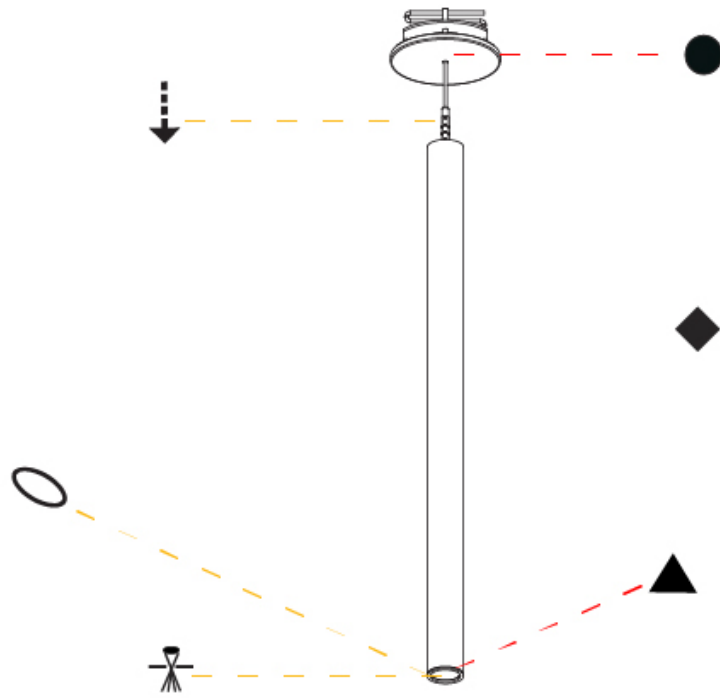

PHYSICAL

Shape: Cylinder
 Diameter (mm): 28
 Diameter (in): 1 1/8
 Height (mm): 450
 Height (in): 17 11/16
 Max. Overall Height (mm): 2450
 Max. Overall Height (in): 96 7/16
 Min. Recessing Depth (mm): 75
 Min. Recessing Depth (in): 2 15/16
 Light Distribution: Downlight
 Weight (kg): 0.504
 Weight (lbs): 1.11
 Diffuser: Shine Ring - Opal / Yellow / Orange / Red / Blue / Green
 Fixture Finish: SSR / BKV / CWI / CRY / HAB / UFT / ITA / RUA / FTG / MYG / LOD / PUS / FRO / FUP / KIA / POP / BLS / SPG / MEY / GOH / GUM / CHC / COM / ABZ / JAG / OBR / MOS / ROR
 Fixture Material: Aluminum
 Cable Details: 2000mm or 4000mm Black Cable
 Cut-out Measurements: 68mm / 2 11/16"

HANGOVER PLUG SHINE MONOPOINT RECESSED CANOPY SUSPENSION

A30844-

PROJECT
TYPE
SPECIFIER
QUANTITY
DATE

A

PROJECT
TYPE
SPECIFIER
QUANTITY
DATE

HANGOVER PLUG MONOPOINT SURFACE CANOPY SUSPENSION

A30846-

base number	Color Temperature	Finishes (Diamond)	Finishes (Triangle)	Finishes (Circle)	Lens Options	Cable Options
-------------	----------------------	-----------------------	------------------------	----------------------	-----------------	------------------

Shape: Cylinder
 Diameter (mm): 28
 Diameter (in): 1 1/8
 Height (mm): 450
 Height (in): 17 11/16
 Max. Overall Height (mm): 2450
 Max. Overall Height (in): 96 7/16
 Light Distribution: Downlight
 Weight (kg): 0.504
 Weight (lbs): 1.11
 Fixture Finish: [SSR / BKV / CWI / CRY / HAB / UFT / ITA / RUA / FTG / MYG / LOD / PUS / FRO / FUP / KIA / POP / BLS / SPG / MEY / GOH / GUM / CHC / COM / ABZ / JAG / OBR / MOS / ROR](#)
 Fixture Material: Aluminum
 Cable Details: [2000mm or 4000mm Black Cable](#)