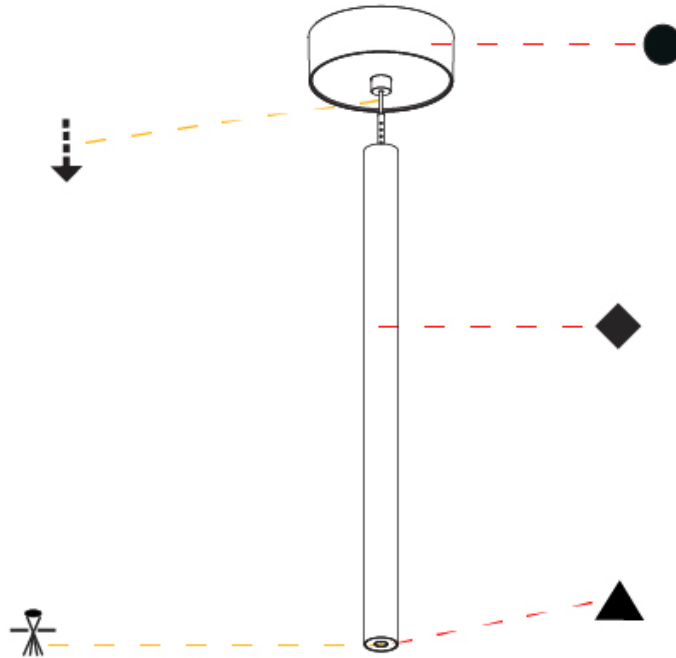

PHYSICAL

Shape: Cylinder
 Diameter (mm): 28
 Diameter (in): 1 1/8
 Height (mm): 450
 Height (in): 17 11/16
 Max. Overall Height (mm): 2450
 Max. Overall Height (in): 96 7/16
 Min. Recessing Depth (mm): 75
 Min. Recessing Depth (in): 2 15/16
 Light Distribution: Downlight
 Weight (kg): 0.504
 Weight (lbs): 1.11
 Diffuser: Shine Ring - Opal / Yellow / Orange / Red / Blue / Green
 Fixture Finish: SSR / BKV / CWI / CRY / HAB / UFT / ITA / RUA / FTG / MYG / LOD / PUS / FRO / FUP / KIA / POP / BLS / SPG / MEY / GOH / GUM / CHC / COM / ABZ / JAG / OBR / MOS / ROR
 Fixture Material: Aluminum
 Cable Details: 2000mm or 4000mm Black Cable
 Cut-out Measurements: 68mm / 2 11/16"

Shape: Cylinder
 Diameter (mm): 28
 Diameter (in): 1 1/8
 Height (mm): 450
 Height (in): 17 11/16
 Max. Overall Height (mm): 2450
 Max. Overall Height (in): 96 7/16
 Light Distribution: Downlight
 Weight (kg): 0.504
 Weight (lbs): 1.11
 Fixture Finish: [SSR / BKV / CWI / CRY / HAB / UFT / ITA / RUA / FTG / MYG / LOD / PUS / FRO / FUP / KIA / POP / BLS / SPG / MEY / GOH / GUM / CHC / COM / ABZ / JAG / OBR / MOS / ROR](#)
 Fixture Material: Aluminum
 Cable Details: [2000mm or 4000mm Black Cable](#)

OPTICAL

Optic°: [24 / 32 / 34 / 55 / 58](#)

RATINGS AND CERTIFICATIONS

Certified By: Certified for North American Standards
 IP rating: IP20

HANGOVER PLUG MONOPOINT SURFACE CANOPY SUSPENSION

A30846-

PROJECT
TYPE
SPECIFIER
QUANTITY
DATE